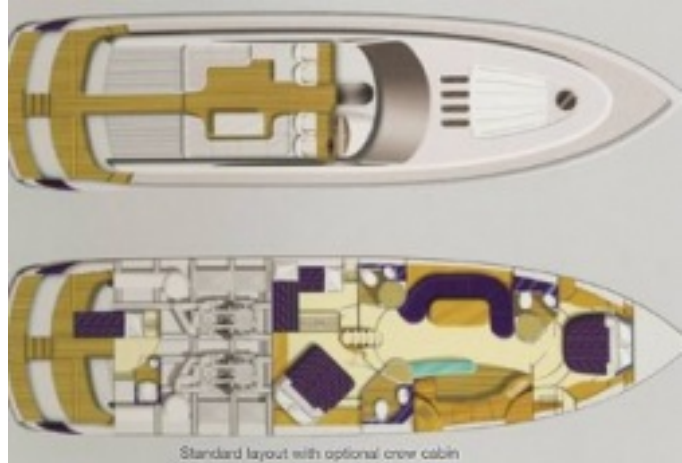

CANNES

Builder:	Cannes
Model:	-
Type:	Open
Dimensions:	20m27 x 5m00
Localization:	Cannes
Year:	2003
Engine:	MAN
Power:	2 x 1360 hp
Propulsion:	Diesel with shaft
Cabins:	3
Reference:	DLB0270

Electricity

Generator

Airconditioning/Heating

Airconditioning

Tv/Radio/Telephone

TV/ DVD

Canvas/Covers

Foredeck sunbed cushions

Deck Fittings

Hardtop with electric sliding sunroof
Twin electro-hydraulically opening garage with storage for tender/wetbike
Electro-hydraulic telescopic gangway
Teak side and cockpit decks
Cockpit wet bar with refrigerator and electric barbecue
Bathing platform
Transom door leading to bathing platform
Cockpit table

Tender/Safety

Safety equipment

Layout

Cabin with large double bed
- *Number: 2*
Cabin with twin single berths
Saloon
Maximum guests sleeping :
- *Number: 6*

Tenders and Toys

Tender
- *Brand: Zodiac , Model: Projet Tender*
Snorkeling equipment